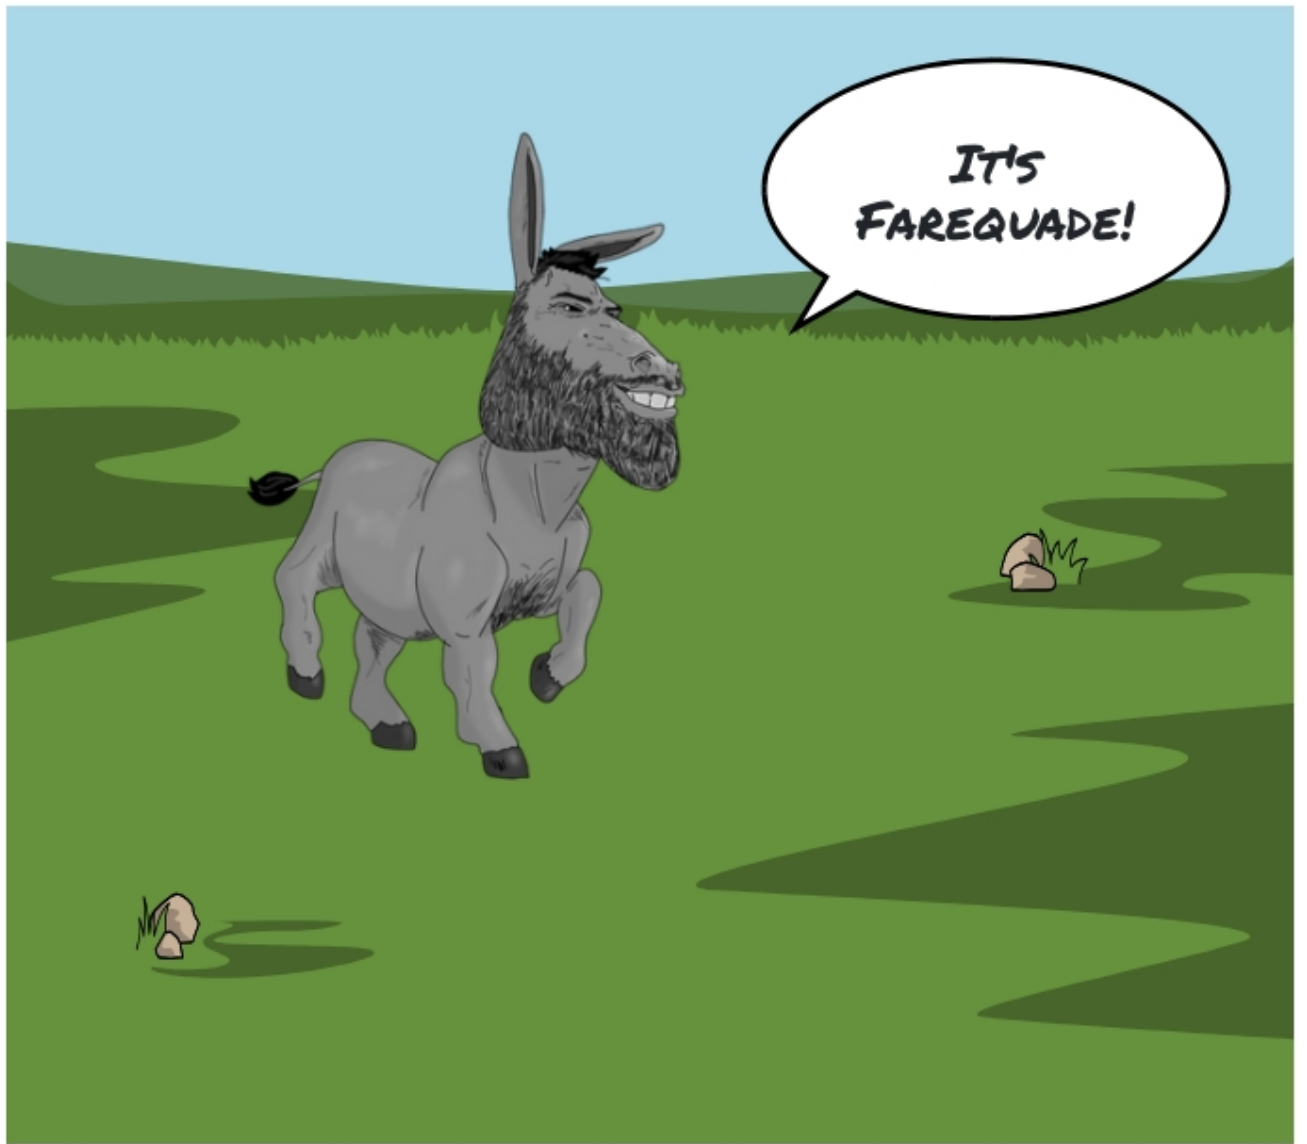

Create your own at [Storyboard That](https://www.storyboardthat.com)

the cat  
friggin  
sticker  
box

GASP (he's  
back)

**BUFF SHREK 2**

**by: Rowan  
Auch**

**IT'S  
FAREQUADE!**

**I'M LORD  
FAREQVAD**

PUNCH

**I WILL GET REVENGE!**

A stylized illustration of a landscape. The top half is a solid red sky. Below it is a brown horizon line. The middle section is a green field with some darker green patches and small tufts of grass. In the center of the field is a large, white, jagged starburst shape with a thick black outline. Inside this starburst, the word "TRANSFORM" is written in a black, serif font on a red rectangular background.