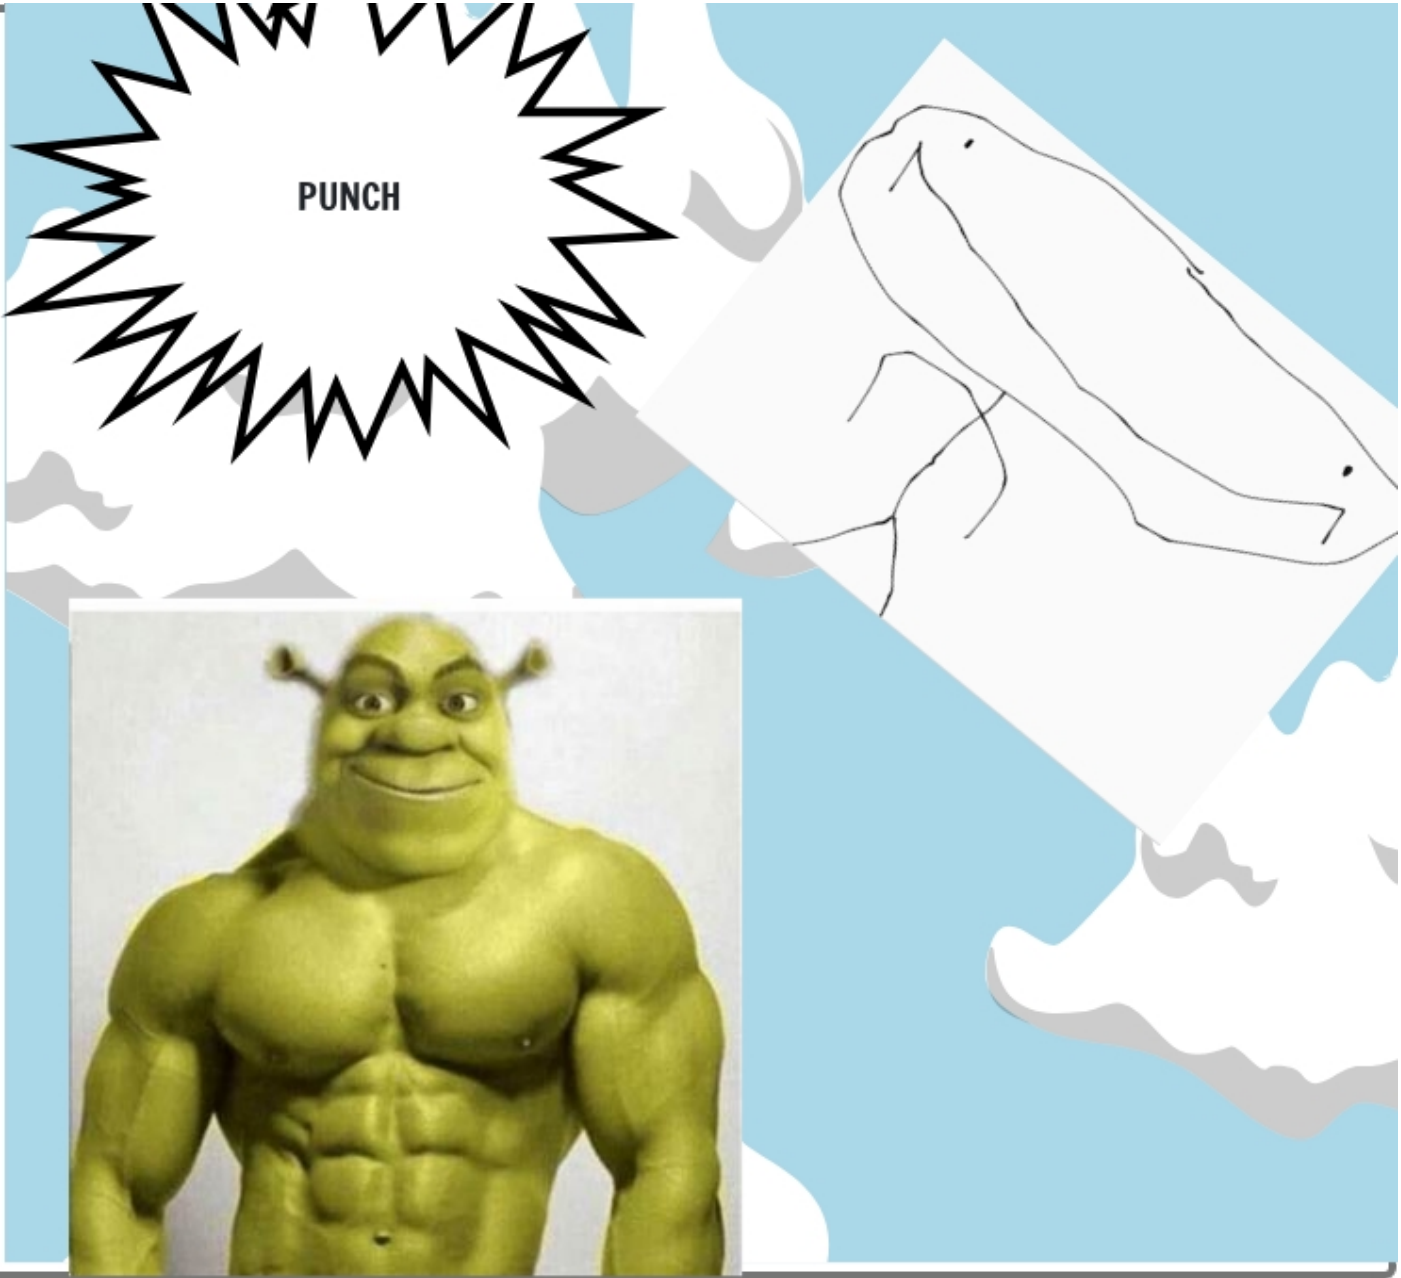

Create your own at [Storyboard That](https://www.storyboardthat.com)

the cat  
friggin  
sticker  
box

GASP (he's  
back)

**BUFF SHREK 2**

**by: Rowan  
Auch**

**IT'S  
FAREQUADE!**

**I'M LORD  
FAREQVAD**

PUNCH

**I WILL GET REVENGE!**

A stylized illustration of a landscape. The top half is a solid red sky. Below it is a brown horizon line. The middle section is a green field with some darker green patches and small tufts of grass. In the center of the field is a large, white, jagged starburst shape with a thick black outline. Inside this starburst, the word "TRANSFORM" is written in a black, serif font on a red rectangular background.