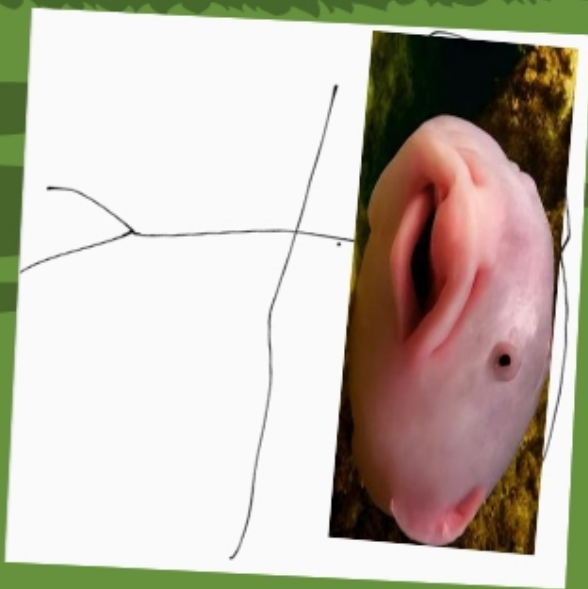

Create your own at [Storyboard That](https://www.storyboardthat.com)

the cat  
friggin  
sticker  
box

GASP (he's  
back)

**BUFF SHREK 2**

**by: Rowan  
Auch**

**IT'S  
FAREQUADE!**

**I'M LORD  
FAREQVAD**

PUNCH

**I WILL GET REVENGE!**

A stylized illustration of a landscape. The top half is a solid red sky. Below it is a brown horizon line. The middle section is a green field with some darker green patches and small tufts of grass. In the center of the field is a large, white, jagged starburst shape with a thick black outline. Inside this starburst, the word "TRANSFORM" is written in a black, serif font on a red rectangular background.